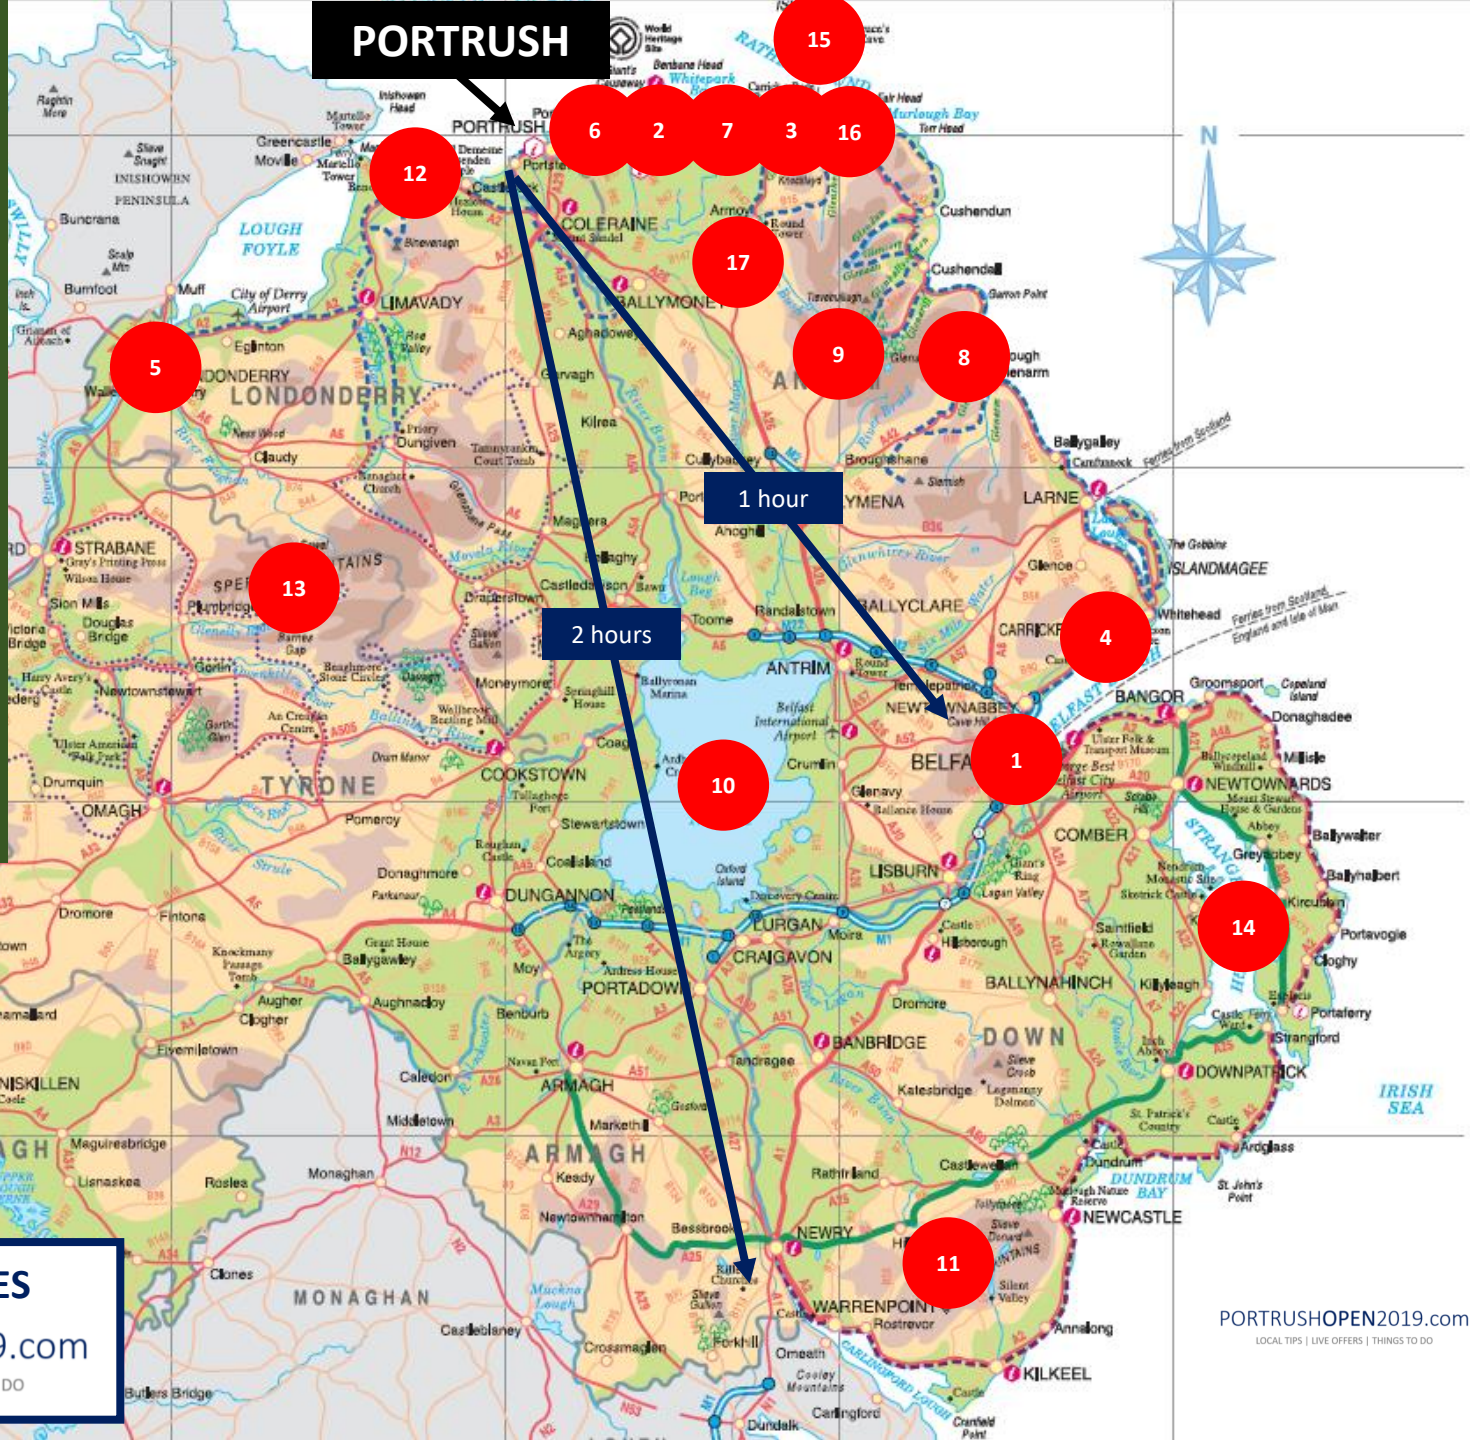

# KEY TOURIST SITES

1. BELFAST: CS Lewis, Titanic exhibition etc
  2. BUSHMILLS WHISKEY
  3. CARRICK-A-REDE
  4. CARRICKFERGUS CASTLE
  5. DERRY-LONDONDERRY
  6. DUNLUCE CASTLE
  7. GIANTS CAUSEWAY
  8. GLENARIFF WATERFALL
  9. GLENS OF ANTRIM
  10. LOUGH NEAGH
  11. MOURNE MOUNTAINS
  12. MUSSENDEN TEMPLE
  13. SPERRIN MOUNTAINS
  14. STRANGFORD LOUGH
  15. RATHLIN ISLAND
- GAME OF THRONES
16. Ballintoy
  17. Dark Hedges

# PORTRUSH

# KEY TOURIST SITES

[PORTRUSHOPEN2019.com](http://PORTRUSHOPEN2019.com)

LOCAL TIPS | LIVE OFFERS | THINGS TO DO

PORTRUSHOPEN2019.com  
LOCAL TIPS | LIVE OFFERS | THINGS TO DO